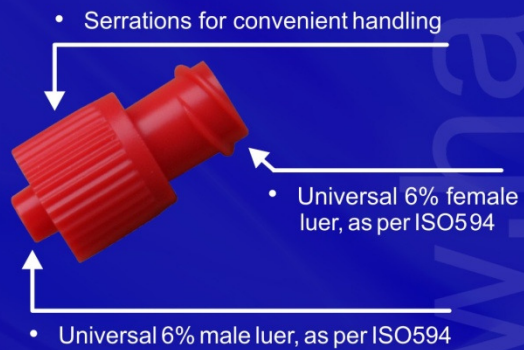

Harsoria™ Combi Luer Lock

Individually packed in rigid or soft blister.

www.harsoria.com