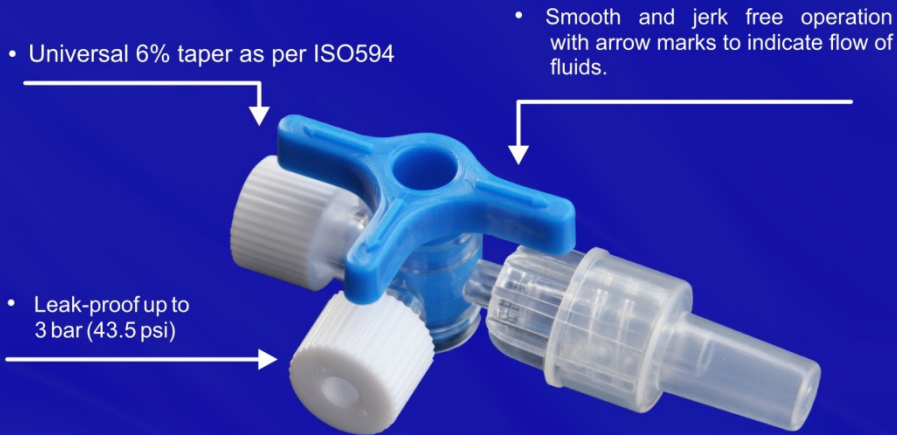

# Harsoria™ Range of Stop Cocks and Stoppers

## Harsoria™ Three Way Stop Cock

Available in Blue, Red or White Tap and also with Extension Tubing