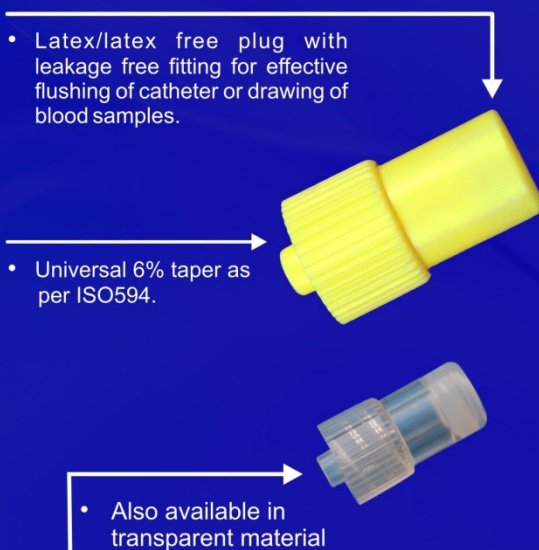

# Harsoria™ Range of Stop Cocks and Stoppers

## Harsoria™ Three Way Stop Cock

Available in Blue, Red or White Tap and also with Extension Tubing

## Harsoria™ Injection Stopper

## Harsoria™ Combi Luer Lock

Individually packed in rigid or soft blister.

www.harsoria.com